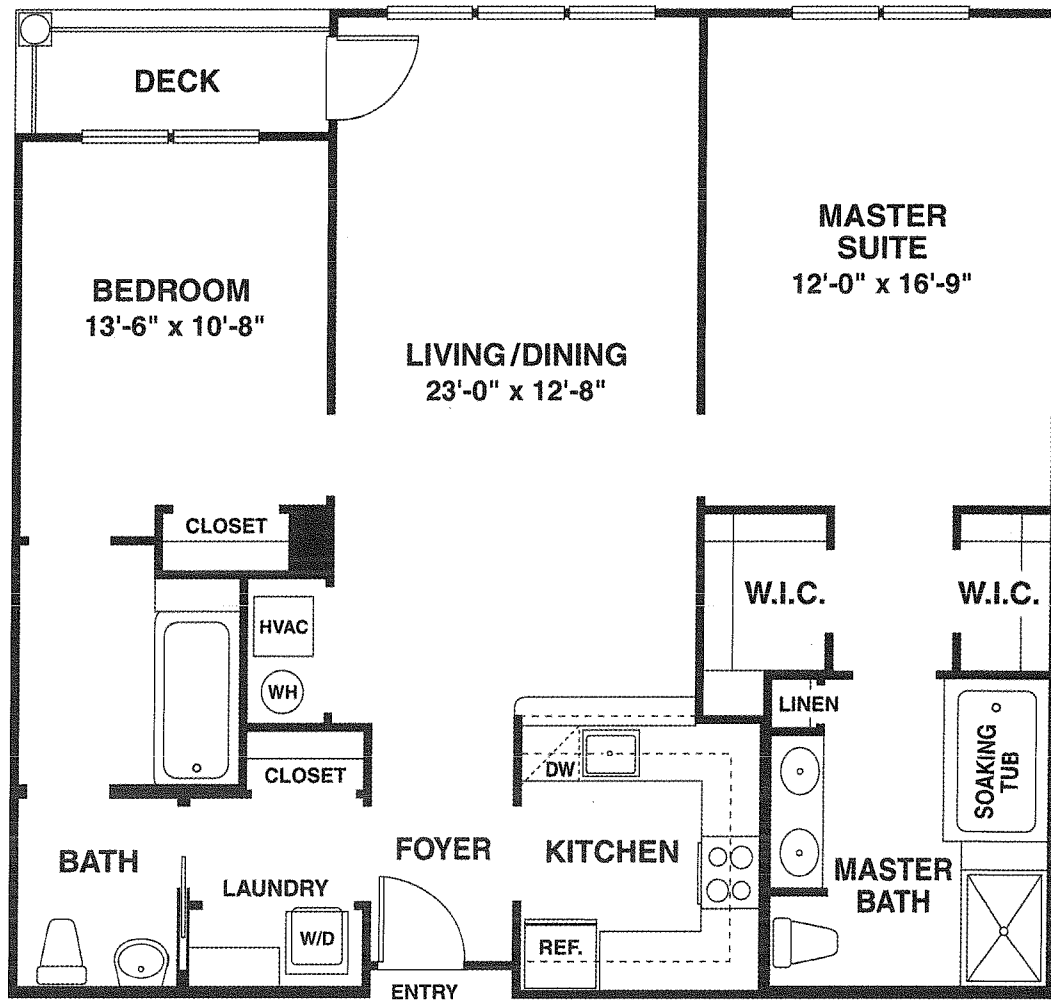

Farnsworth

1,210 sq. ft.

Leasing Office: 732-493-3888

Floor plans may vary from unit to unit and are not necessarily built exactly as indicated in this brochure. Ocean Seniors, L.L.C. is not responsible for any errors and/or omissions. All sizes and square feet are approximate and for identification purposes only.