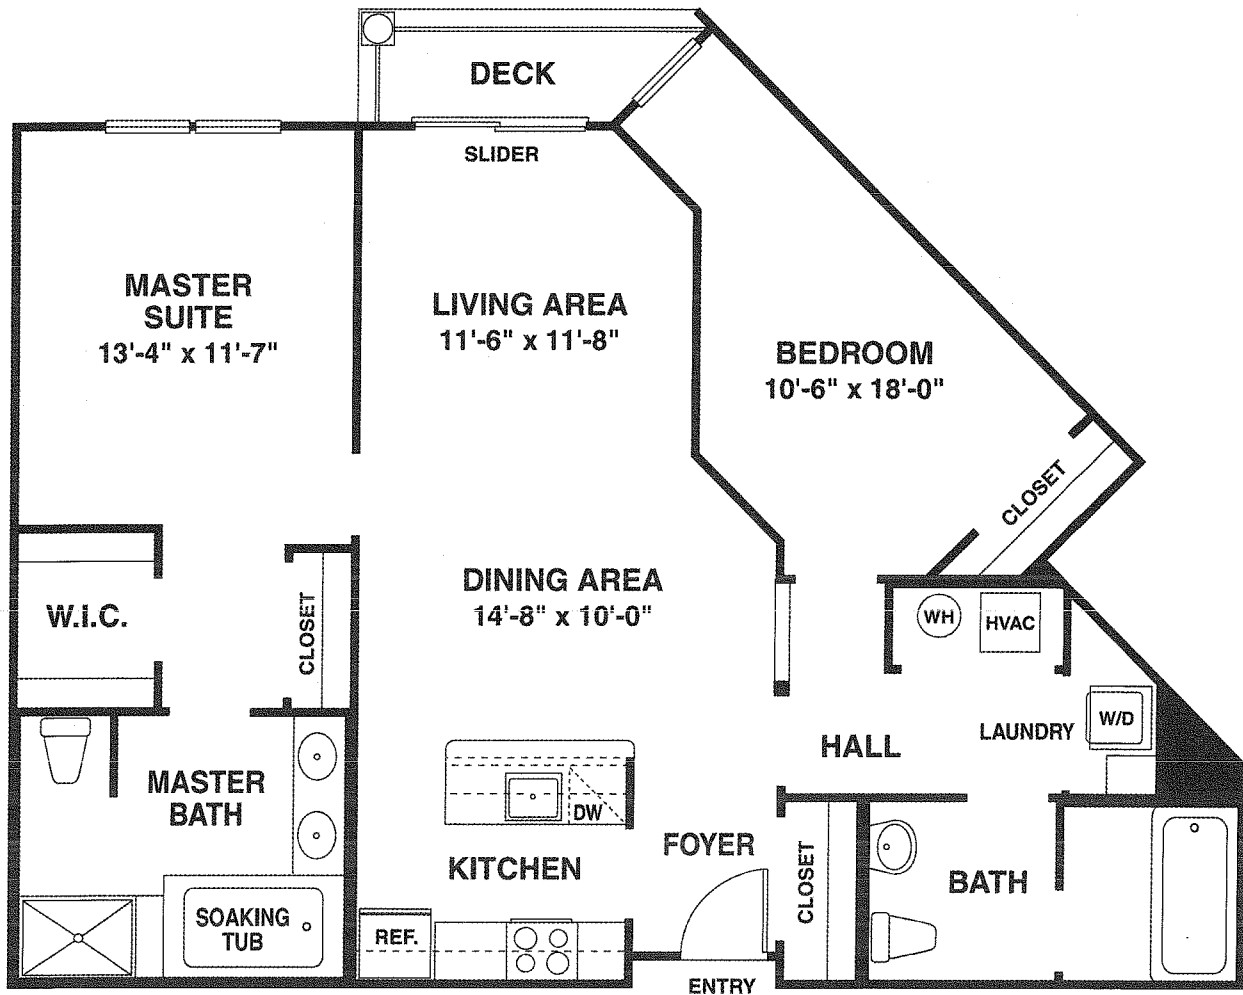

Attwood

1,156 sq. ft.

Leasing Office: 732-493-3888

Floor plans may vary from unit to unit and are not necessarily built exactly as indicated in this brochure. Ocean Seniors, L.L.C. is not responsible for any errors and/or omissions. All sizes and square feet are approximate and for identification purposes only.