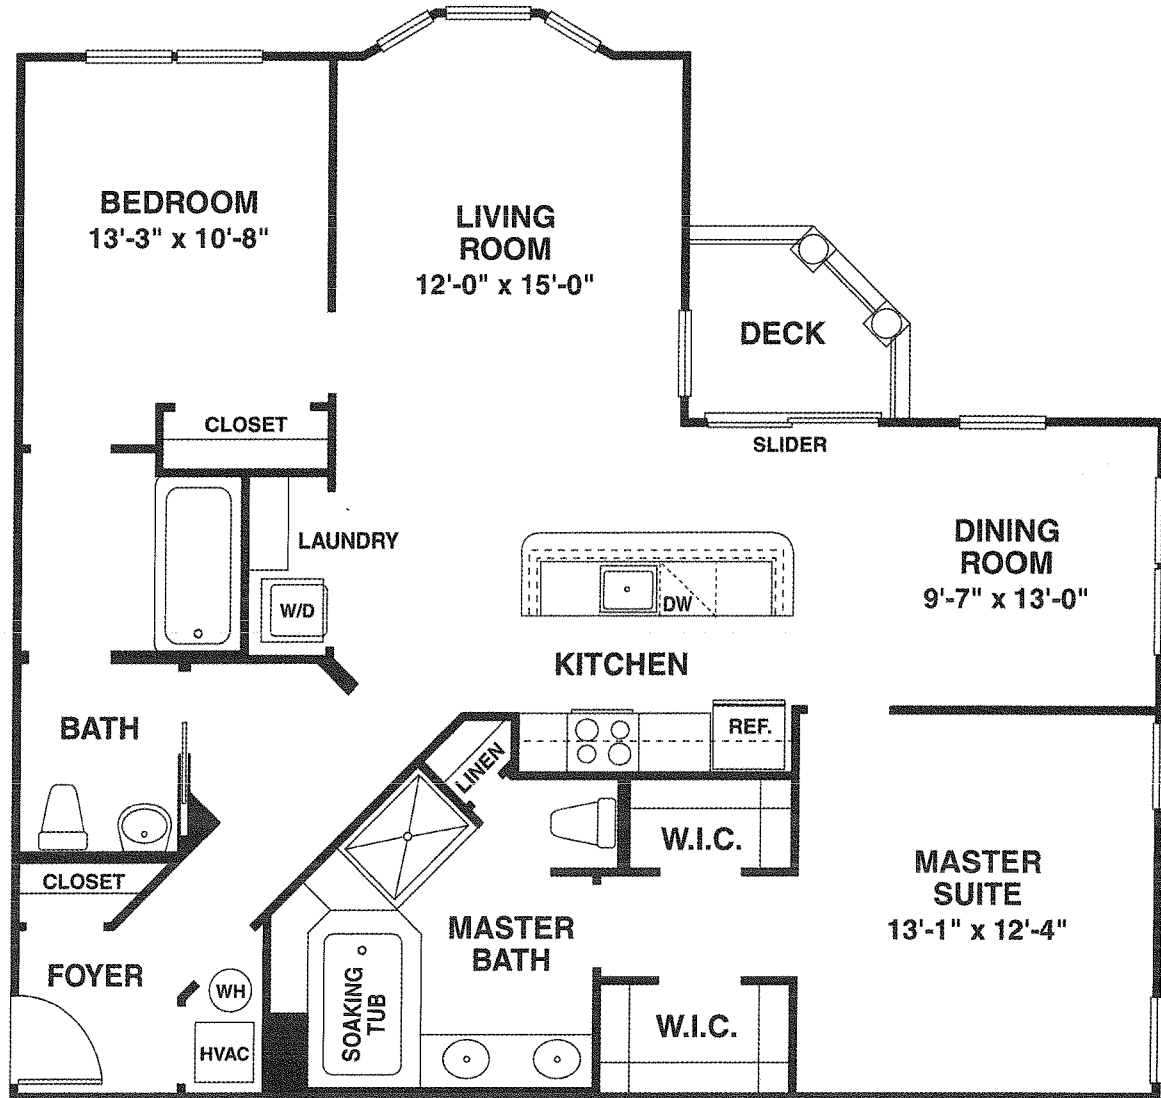

Cumberland

1,264 sq. ft.

Leasing Office: 732-493-3888

Floor plans may vary from unit to unit and are not necessarily built exactly as indicated in this brochure. Ocean Seniors, L.L.C. is not responsible for any errors and/or omissions. All sizes and square feet are approximate and for identification purposes only.